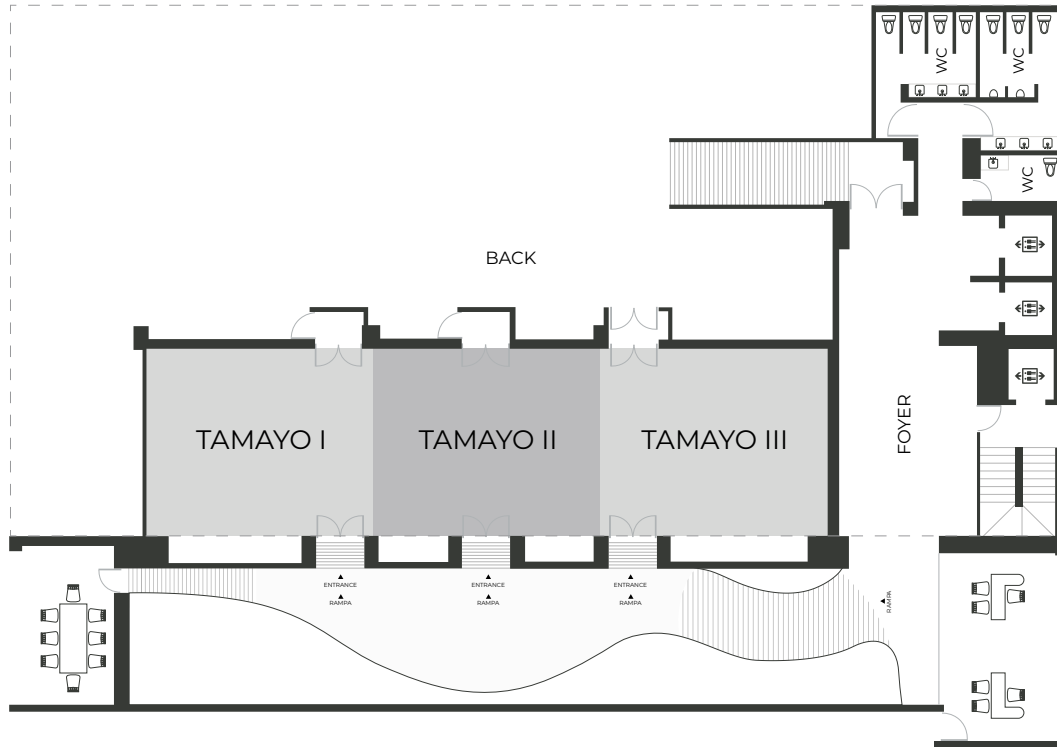

TERRAZA CIELO

MEETING ROOM	AREA SQ. FT	LENGTH	WIDTH	HEIGHT	Theater	Classroom	Crescent Rounds	"U" Shape	Banquet Buffet	Banquet Plated (10 pax)
Tamayo Ballroom	2,745	-	-	12.14	184	120	-	80	-	150
Tamayo I	930	32.15	25.60	12.14	48	32	15	24	30	50
Tamayo II	907	31.82	25.60	12.14	48	32	15	24	30	50
Tamayo III	908	31.82	25.60	12.14	48	32	15	24	30	50
Foyer	828.40	48.55	18.05	9.85	-	-	-	-	-	150
Terraza Cielo	7,362	93.44	56.60						300	400