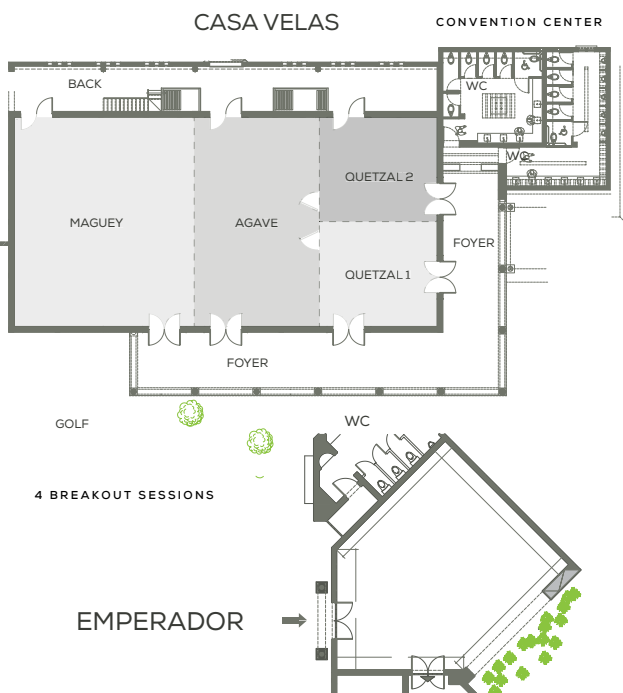

## CONVENTION CENTER AND OUTDOOR VENUES FOR EVENTS

The hacienda-style Convention Center offers 6,058 sq. ft. of flexible space with 4 breakout and capacity for 10 to 430 attendees in cocktail setting. Outdoor venues for private functions include terraces, gardens and beachfront area for unforgettable events.

Additional cost may apply.

CONVENTION CENTER	AREA sq. ft.	LENGTH	WIDTH	HEIGHT	THEATER	CLASSROOM	COCKTAIL	PLATED BANQUET
CASA VELAS	3,666	42.65	21.32	14.76	350	250	450	230
Maguey	1,562	42.65	36.74	14.76	150	105	170	100
Agave	1,059	42.65	24.93	14.76	100	70	72	70
Quetzal	1,034	42.65	24.27	14.76	100	70	105	60
Quetzal 1	517	21.32	24.27	14.76	40	25	20	20
Quetzal 2	517	21.32	24.27	14.76	40	25	20	20
EMPERADOR	1,020	26.57	30.18	16.07	80	60	80	60