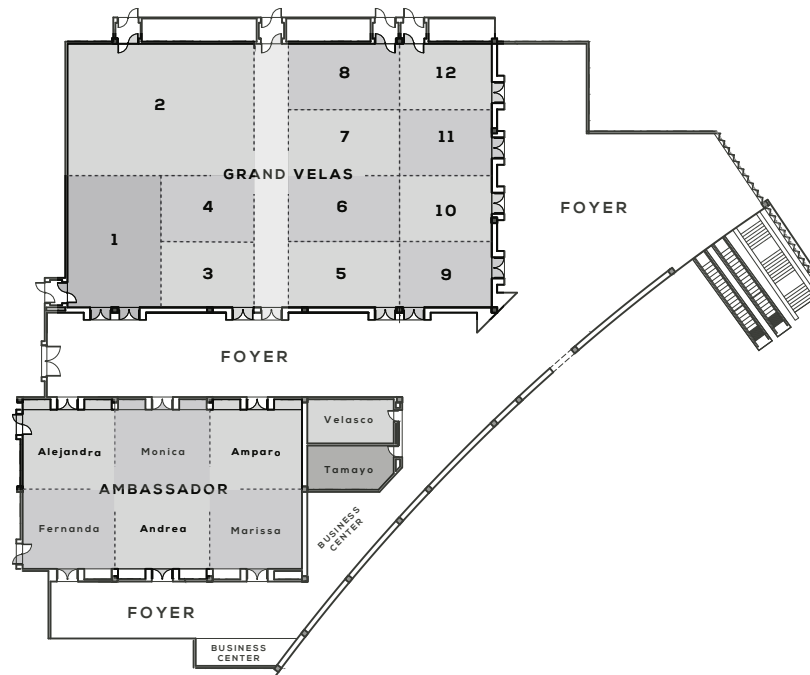

CONVENTION CENTER

CAPACITIES

20 BREAKOUT SESSIONS

MEETING ROOM	AREA SQ. FT	LENGTH	WIDTH	HEIGHT	Theater	Classroom	Crescent Rounds	"U" Shape	Cocktail	Banquet Plated (10 pax)
GRAND VELAS	10,662	81.04	131.56	19.69	923	685	464	134	1042	774
Velas 1-4	5,115	81.04	63.12	19.69	443	329	223	64	500	371
Velas 5-12	4,631	81.04	57.15	19.69	401	297	202	58	453	336
AMBASSADOR	4,877	56.1	86.94	19.69	422	313	213	61	477	354
Fernanda	739	26.38	28.02	19.69	64	48	32	9	73	54
Alejandra	739	26.38	28.02	19.69	64	48	32	9	73	54
Andrea	768	26.38	29.13	19.69	66	49	33	10	75	56
Monica	768	26.38	29.13	19.69	66	49	33	10	75	56
Marissa	739	26.38	28.02	19.69	64	48	32	9	73	54
Amparo	739	26.38	28.02	19.69	64	48	32	9	73	54
MEETING ROOMS										
Tamayo	321	23.58	13.61	10.5						1 board meeting table for 8 ppl
Velasco	377	27.72	13.61	10.5						1 board meeting table for 10 ppl