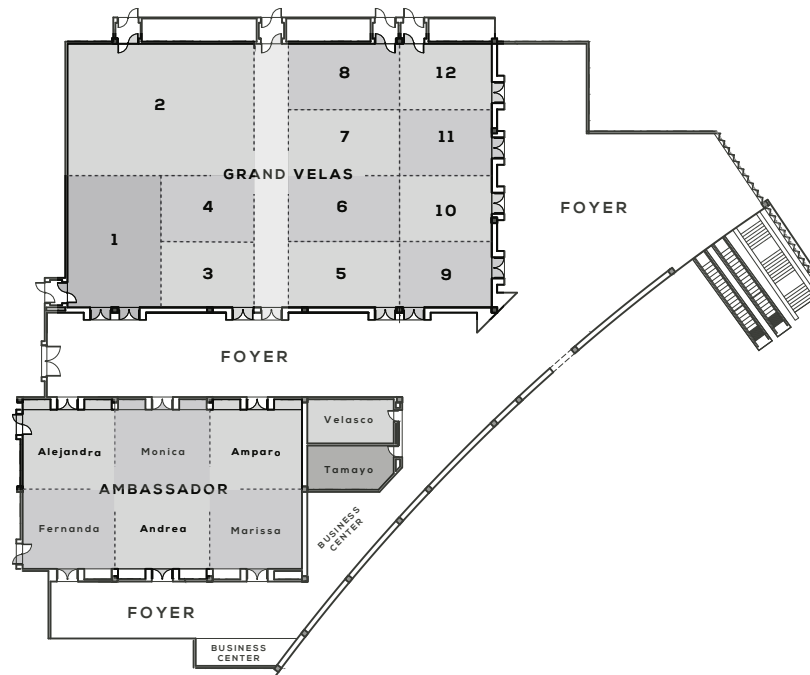

CONVENTION CENTER

CAPACITIES

MEETING ROOM	AREA SQ. FT	LENGTH	WIDTH	HEIGHT	Theater	Classroom	Crescent Rounds	"U" Shape	Cocktail	Banquet Plated (10 pax)
GRAND VELAS	10,662	81.04	131.56	19.69	923	685	464	134	1042	774
Velas 1-4	5,115	81.04	63.12	19.69	443	329	223	64	500	371
Velas 5-12	4,631	81.04	57.15	19.69	401	297	202	58	453	336
AMBASSADOR	4,877	56.1	86.94	19.69	422	313	213	61	477	354
Fernanda	739	26.38	28.02	19.69	64	48	32	9	73	54
Alejandra	739	26.38	28.02	19.69	64	48	32	9	73	54
Andrea	768	26.38	29.13	19.69	66	49	33	10	75	56
Monica	768	26.38	29.13	19.69	66	49	33	10	75	56
Marissa	739	26.38	28.02	19.69	64	48	32	9	73	54
Amparo	739	26.38	28.02	19.69	64	48	32	9	73	54
MEETING ROOMS										
Tamayo	321	23.58	13.61	10.5						1 board meeting table for 8 ppl
Velasco	377	27.72	13.61	10.5						1 board meeting table for 10 ppl